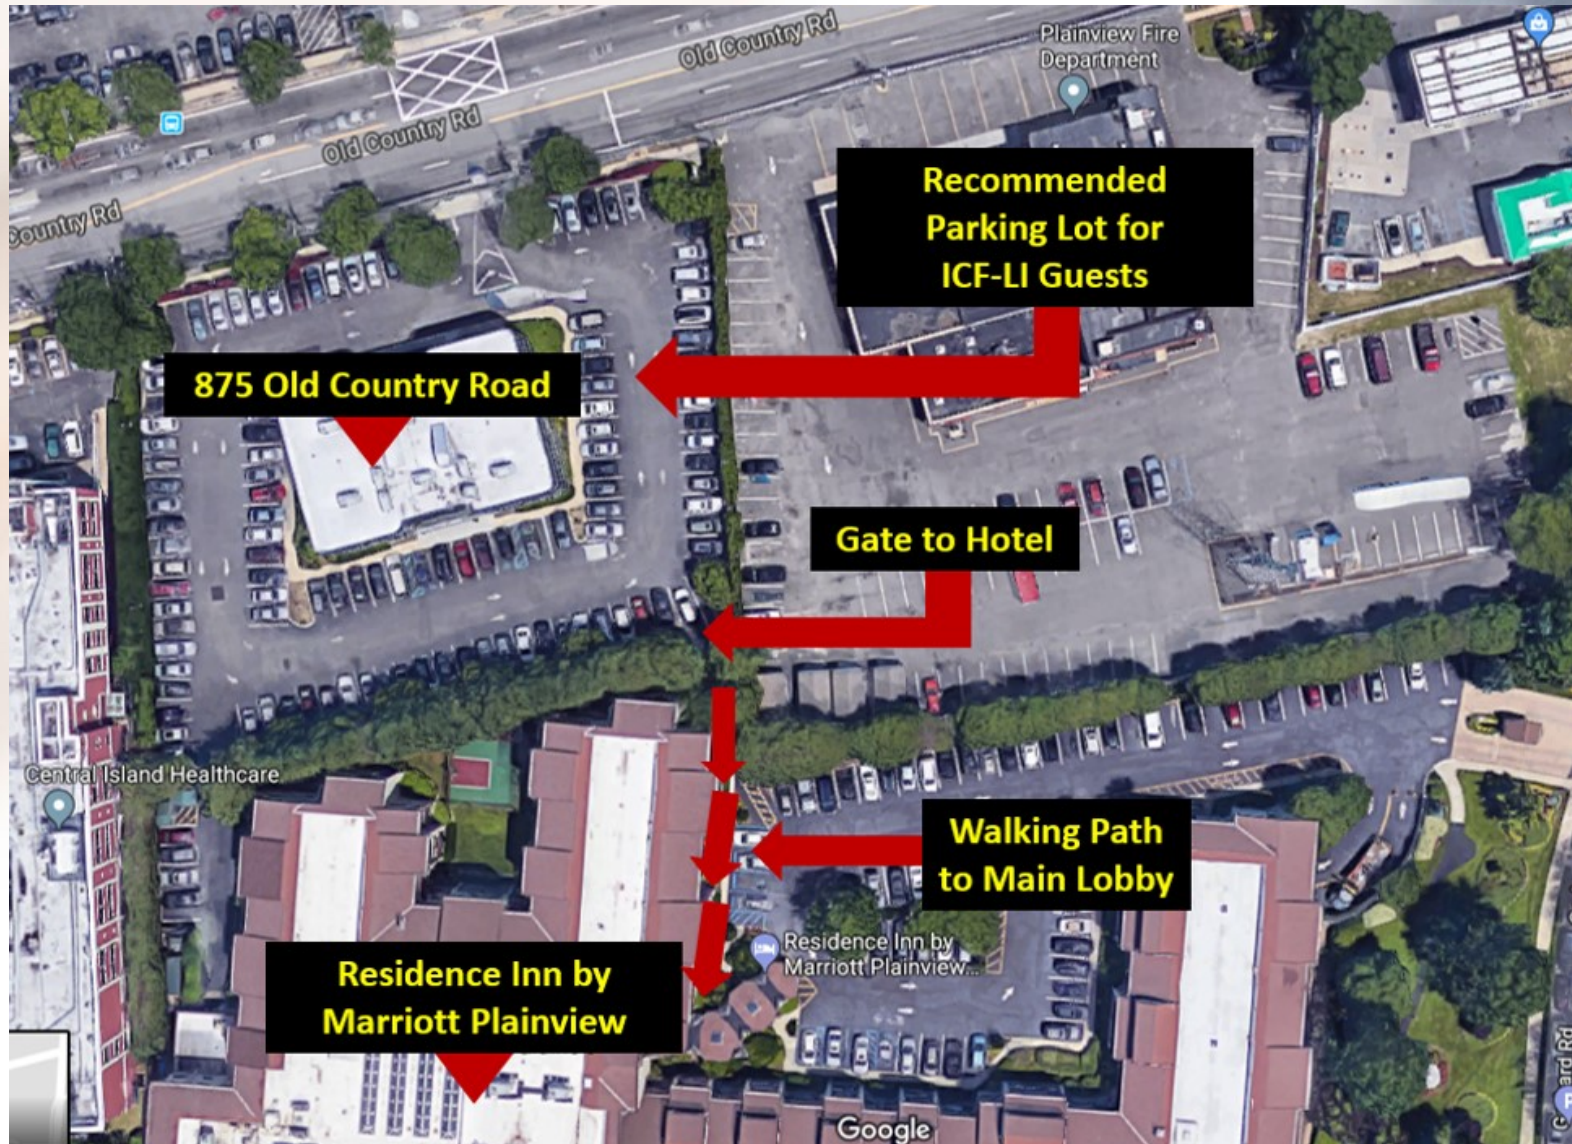

A Full View of the Parking Lot, Gate and Walking Path from the Medical Building to the Hotel